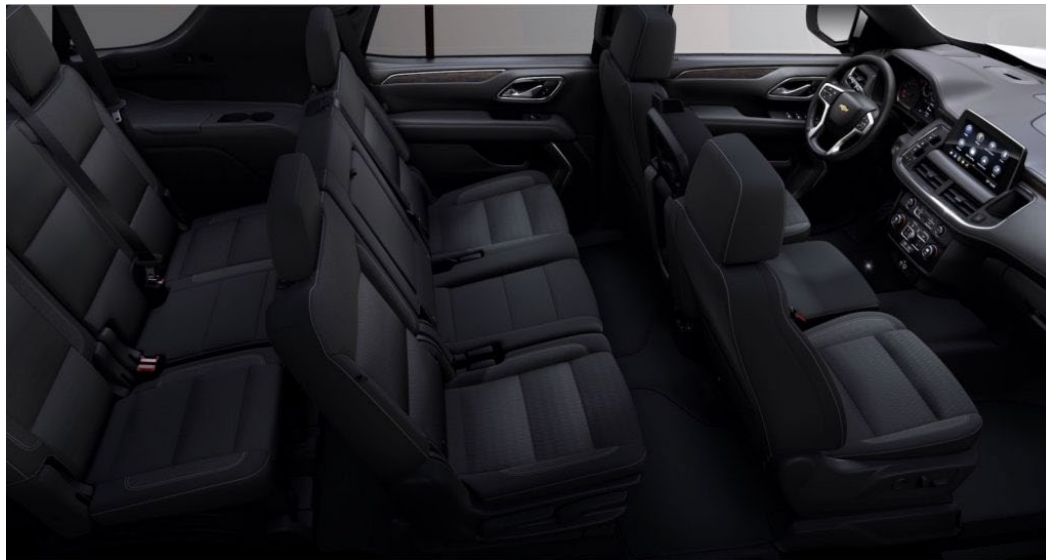

CADILLAC XTS

Features:

- Seating for 2 Passengers.
- Leather Seats and Interior
- Cooling and Heating Features
- Quiet Cabin

The Cadillac is exactly what you would expect from a luxury vehicle. One that combines comfort, style, elegance, technology, and state-of-the-art amenities. With an impressive presence completed by a quiet, spacious and beautifully detailed interior, the Cadillac XTS provides its passengers with all the comfort they demand and deserve. The vehicle can accommodate up to 3 passengers plus 3 suitcases.

CHEVROLET SUBURBAN

Features:

- Seating for up to 6 passengers
- State-of-the-art entertainment system
- Premium-quality leather seats with massage feature
- Road scanning cameras that adjust dampeners to smooth out upcoming rough surfaces, for the most comfortable ride possible

CADILLAC ESCALADE

Features:

- Seating for up to 5 passengers
- Leather Interior
- Tinted Windows
- Sound System
- Ample Luggage Capacity

The Cadillac Escalade offers exactly what you can expect from an SUV. Combining the unmatched refinement, with extraordinary comfort and a superbly crafted interior and state-of-the-art technologies, the Cadillac Escalade was designed to exceed even the highest expectations on every journey. It is the perfect choice for executive, corporate and private trips.

56 PASSENGER LUXURY COACH

 56  56

Features:

- Leather Seating
- Sound System
- Panoramic Windows
- Climate Control
- WIFI

The largest size motor coach in our fleet was designed with your comfort in mind, and it is beyond comfortable and luxurious, ensuring that every trip is smooth and comfortable, no matter the destination. Our motor coach can comfortably accommodate up to 56 passengers and is the industry standard for safety, reliability, and comfort.